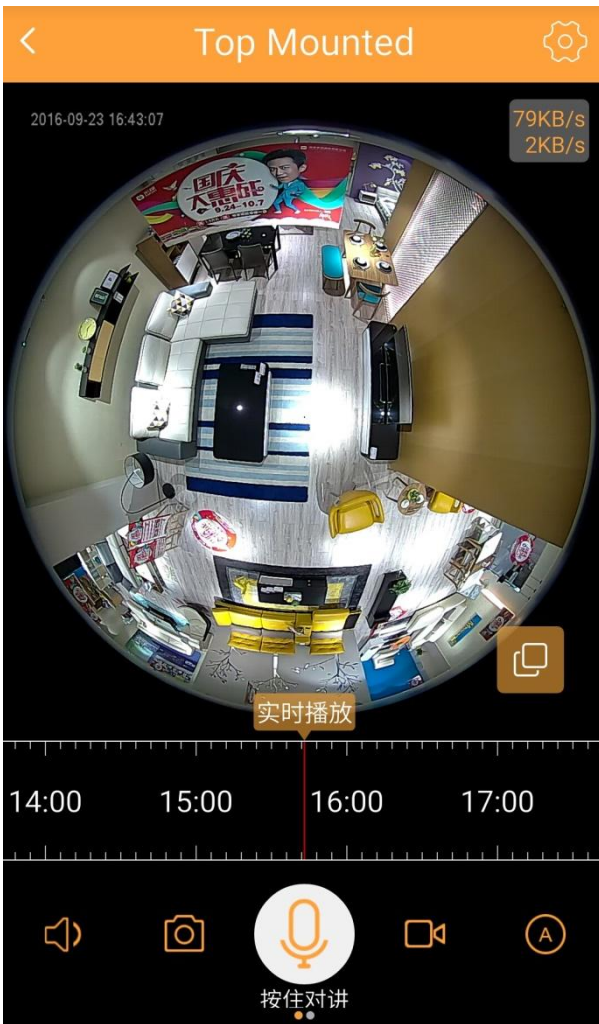

WI-FI CAMERA FST-R360°

WI-FI CAMERA FST-R360° FISHEYE 360° IS

**THE BEST SURVEILLANCE
SOLUTION FOR YOUR
HOME AND OFFICE**

TECHNICAL CHARACTERISTICS

**PROFESSIONAL FISHEYE LENS,
1.44 MM LENS, 1/3 COMS SENSOR
VIDEO RESOLUTION: 1280X960 HD (1.3 MP)
VIDEO CODE: H.264 DUAL STREAM
FIELD OF VISION: 182° HORIZONTAL/180°VERTIC.
SD CARD: 128 GB. SUPPORT: ANDROID, IOS
AUDIO CODE: AAC/G.711
SPEAKER: 8Ω 0.5W
ACTIVE INFRARED NIGHT VISION
WIFI STANDARD: IEEE802.11B/G/N**

360 DEGREE VIEW ANGLE (FISH EYE)

APPLICATION

USER FRIENDLY APPLICATION, AVAILABLE IN APP STORE AND GOOGLE PLAY

**CLASSY DESIGN
SUITS ANY INTERIOR**

WI-FI CAMERA FST-R360°