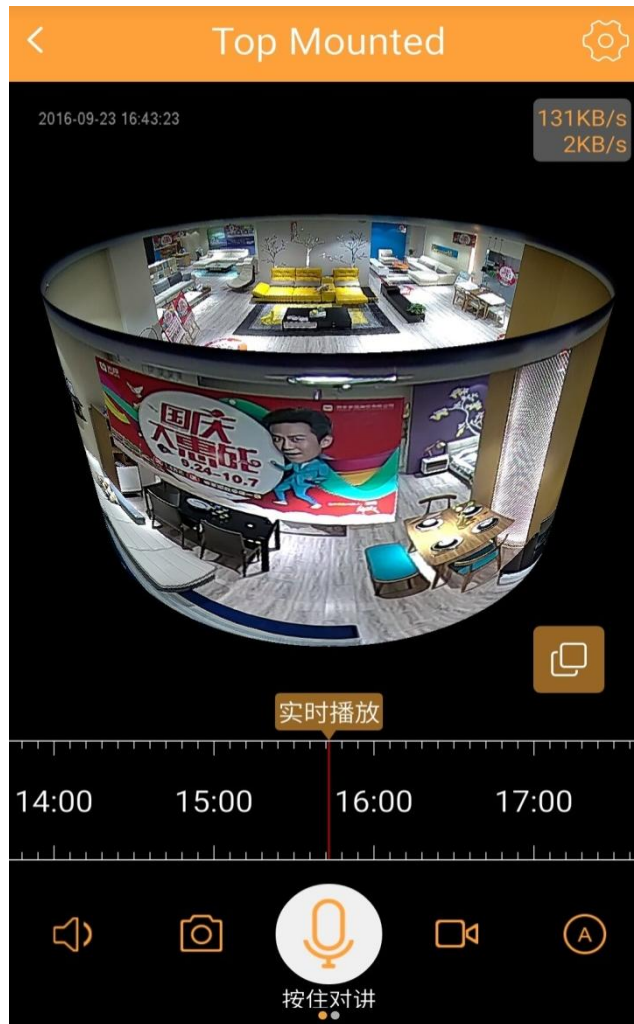

WI-FI CAMERA FST-R360°

WI-FI CAMERA FST-R360° FISHEYE 360° IS

**THE BEST SURVEILLANCE
SOLUTION FOR YOUR
HOME AND OFFICE**

TECHNICAL CHARACTERISTICS

**PROFESSIONAL FISHEYE LENS,
1.44 MM LENS, 1/3 COMS SENSOR
VIDEO RESOLUTION: 1280X960 HD (1.3 MP)
VIDEO CODE: H.264 DUAL STREAM
FIELD OF VISION: 182° HORIZONTAL/180°VERTIC.
SD CARD: 128 GB. SUPPORT: ANDROID, IOS
AUDIO CODE: AAC/G.711
SPEAKER: 8Ω 0.5W
ACTIVE INFRARED NIGHT VISION
WIFI STANDARD: IEEE802.11B/G/N**

360 DEGREE VIEW ANGLE (FISH EYE)

APPLICATION

USER FRIENDLY APPLICATION, AVAILABLE IN APP STORE AND GOOGLE PLAY

**CLASSY DESIGN
SUITS ANY INTERIOR**

WI-FI CAMERA FST-R360°