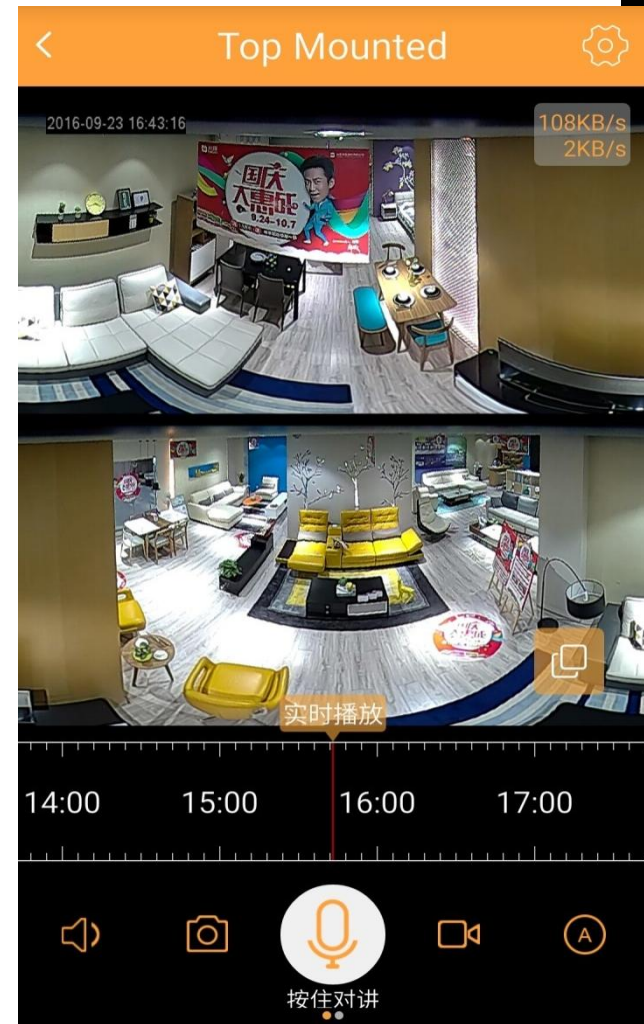

WI-FI CAMERA FST-R360°

WI-FI CAMERA FST-R360° FISHEYE 360° IS

**THE BEST SURVEILLANCE
SOLUTION FOR YOUR
HOME AND OFFICE**

TECHNICAL CHARACTERISTICS

**PROFESSIONAL FISHEYE LENS,
1.44 MM LENS, 1/3 COMS SENSOR
VIDEO RESOLUTION: 1280X960 HD (1.3 MP)
VIDEO CODE: H.264 DUAL STREAM
FIELD OF VISION: 182° HORIZONTAL/180°VERTIC.
SD CARD: 128 GB. SUPPORT: ANDROID, IOS
AUDIO CODE: AAC/G.711
SPEAKER: 8Ω 0.5W
ACTIVE INFRARED NIGHT VISION
WIFI STANDARD: IEEE802.11B/G/N**

360 DEGREE VIEW ANGLE (FISH EYE)

APPLICATION

USER FRIENDLY APPLICATION, AVAILABLE IN APP STORE AND GOOGLE PLAY

**CLASSY DESIGN
SUITS ANY INTERIOR**

WI-FI CAMERA FST-R360°