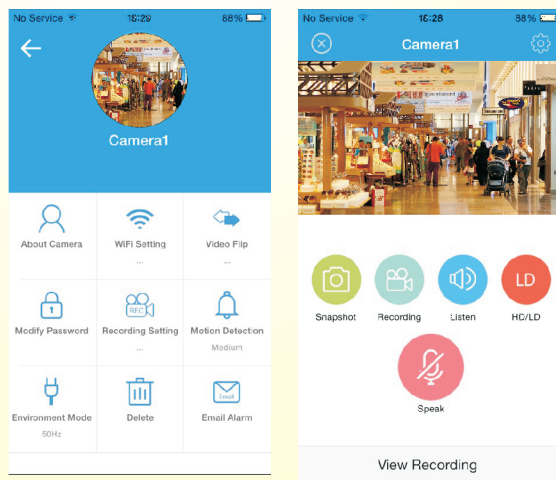

Wi-Fi and Wired Night Vision Pan Tilt Automatic settings - DIY IP camera

FEATURES:

- Wi-Fi and Wired Camera, no cables, With Pan Tilt movement
- Cloud Technology P2P or Auto ID
- Support SD card, Up to 32Gb
- Support remote view on iOS and Android Phone, Pad and PC
- With E-mail alarm Function can sent photo or video
- Support motion detection and Alarm notification
- Built-in microphone and speaker for two-way audio
- Easiest settings, Camera is set automatically in few steps
- Privacy masking, Multiple streaming, camera Audio commands
- Plug and Play, DIY complete device

Easier to install and use Impossible

FST-DiYP20		
Display	Image Sensor	1/4"CMOS
	Image Resolution	1280×720
	Effective Pixel	1MP
	Compression Rate	H.264/JPEG
	Frame Rage	25 frame(720p), 30 frame(VGA)
	Stream Rate	64Kbps~8Mbps
Lens	Mini Illumination	0Lux(IR ON)
	Mount	M12
	Focal Length	3.6mm (AOV 71°)
	Iris	Fixed
Function	Privacy masking	4 zones
	Shutter control	Auto
	AGC	Auto
	White Balance	Auto
	Pan Tilt	Pan Tilt Movement
	Day/Night	ICR light filter switch/ Color/ B/W
	Video Adjust	Hue/ Brightness/ contrast/ H/V mirror