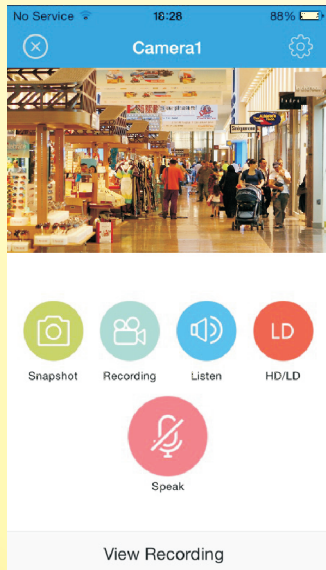

Wi-Fi and Wired Night Vision IP camera

Automatic settings - DIY IP camera

FEATURES:

- Wi-Fi, no cables, convenient to place anywhere you want
- Cloud Technology P2P or Auto ID
- Support SD card, Up to 32Gb
- Support remote view on iOS and Android Phone, Pad and PC
- With E-mail alarm Function can sent photo or video
- Support motion detection and Alarm notification
- Vari-focal Lens 2.8~12mm or fix lens 4mm optional
- Easiest settings, Camera is set automatically in few steps
- Privacy masking, Multiple streaming.
- Plug and Play, DIY complete device
- Outdoor Ip66 weatherproof camera, 42pcs IR LED

ONVIF Wi-Fi

Easier settings to install and use Impossible

FST-DIYT20		
Display	Image Sensor	1/4"CMOS
	Image Resolution	1280×720
	Effective Pixel	1MP
	Compression Rate	H.264/JPEG
	Frame Rage	25 frame(720p), 30 frame(VGA)
Lens	Stream Rate	64Kbps~8Mbps
	Mini Illumination	0Lux(IR ON)
	Mount	M12
	Focal Length	2.8~12mm lens or 4mm (AOV 71°)
Function	Iris	Fixed
	Privacy masking	4 zones
	Shutter control	Auto
	AGC	Auto
	White Balance	Auto
	Day/Night	ICR light filter switch/ Color/ B/W
	Video Adjust	Hue/ Brightness/ contrast/ H/V mirror