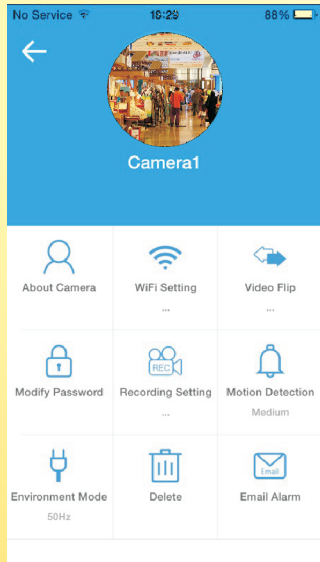

Wi-Fi and Wired Night Vision IP camera

Automatic settings - DIY IP camera

FEATURES:

- Wi-Fi, no cables, convenient to place anywhere you want
- Cloud Technology P2P or Auto ID
- Support SD card, Up to 32Gb
- Support remote view on iOS and Android Phone, Pad and PC
- With E-mail alarm Function can sent photo or video
- Support motion detection and Alarm notification
- Vari-focal Lens 2.8~12mm or fix lens 4mm optional
- Easiest settings, Camera is set automatically in few steps
- Privacy masking, Multiple streaming.
- Plug and Play, DIY complete device
- Outdoor Ip66 weatherproof camera, 42pcs IR LED

ONVIF Wi-Fi

Easier settings to install and use Impossible

FST-DIYT20		
Display	Image Sensor	1/4"CMOS
	Image Resolution	1280×720
	Effective Pixel	1MP
	Compression Rate	H.264/JPEG
	Frame Rage	25 frame(720p), 30 frame(VGA)
Lens	Stream Rate	64Kbps~8Mbps
	Mini Illumination	0Lux(IR ON)
	Mount	M12
	Focal Length	2.8~12mm lens or 4mm (AOV 71°)
Function	Iris	Fixed
	Privacy masking	4 zones
	Shutter control	Auto
	AGC	Auto
	White Balance	Auto
	Day/Night	ICR light filter switch/ Color/ B/W
	Video Adjust	Hue/ Brightness/ contrast/ H/V mirror