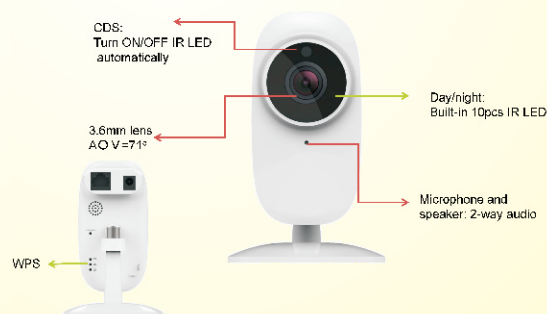

## Wi-Fi and Wired Night Vision IP camera

Automatic settings - DIY IP camera

### FEATURES:

- Wi-Fi and Wired Camera, no cables, convenient to place anywhere you want
- Cloud Technology P2P or Auto ID
- Support SD card, Up to 32Gb
- Support remote view on iOS and Android Phone, Pad and PC
- With E-mail alarm Function can sent photo or video
- Support motion detection and Alarm notification
- Built-in microphone and speaker for two-way audio
- Easiest settings, Camera is set automatically in few steps
- Privacy masking, Multiple streaming, camera Audio commands
- Plug and Play, DIY complete device

### Easier to install and use Impossible

FST-DIY20		
Display	Image Sensor	1/4"CMOS
	Image Resolution	1280×720
	Effective Pixel	1MP
	Compression Rate	H.264/JPEG
	Frame Range	25 frame(720p), 30 frame(VGA)
Lens	Stream Rate	64Kbps~8Mbps
	Mini Illumination	0Lux(IR ON)
	Mount	M12
	Focal Length	3.6mm (AOV 71°)
Function	Iris	Fixed
	Privacy masking	4 zones
	Shutter control	Auto
	AGC	Auto
	White Balance	Auto
	Day/Night	ICR light filter switch/ Color/ B/W
	Video Adjust	Hue/ Brightness/ contrast/ H/V mirror