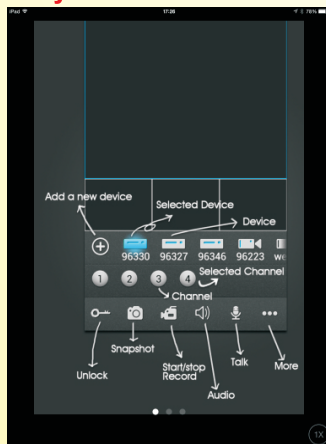

### FEATURES:

- 4 Channel display
- Monitoring, unlocking and talking via monitor/smartphone
- Photo & capture video by mobile phone
- iOS/Android system mobile phone and tablet
- Wired/WIFI network
- P2P and 4 mobile phones simultaneous streaming
- With touch-key operation
- 1MP High Definition outdoor camera
- Simple 4-wire connection
- With Chime
- Chime with selectable 16 ring tones, adjustable volume and power supply included

With Additional Chime Optional

**The only Wi-Fi doorbell that rings your phone when someone's at your door**

**Instantly see who is at your door**

**Easy to use:**

FST-3W10L8	
Camer sensor	1/4 CMOS 1Megapixel Definition
View angle	68° (view angle can be up to 110° optional model FST-3RW10L8)
LEDs for night	IR LEDs(60°)
Power consumption	300mA/12V
Port	RJ45 10/100M
WiFi	YES
Operating temp.	-40°C ~ +50°C
Installation	Surface/Flush mount