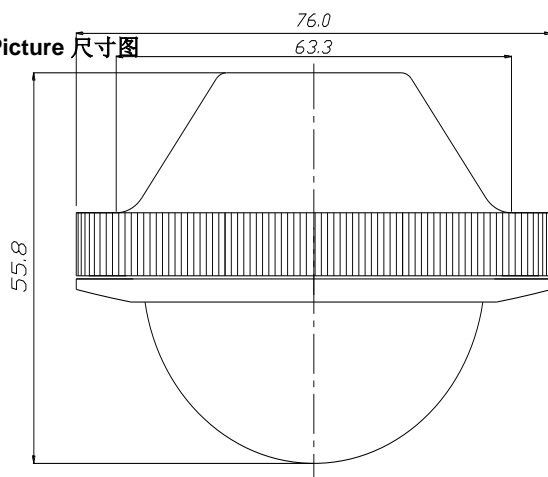

Vehicle IR Day/Night Mini Metal Dome Camera

汽车红外夜视迷你金属半球摄像机

Features:

- Vehicle (IR Day/Night) Mini Metal Dor
- 1/3" SONY Color SuperHAD II Low Lu
- Resolution : 550TVL,650TVL,700TVL
- Lens Optional : 2.5/2.8/3.6/6.0/8.0mm
- IP67 Water-proof & Vandal-proof housing,resistant to water burst cleaning process
- Angle Adjustment with adaptor 0°, 15°, 25°for optional
- Easy Installation Mechanical Design
- 10 leds, vision range 10m(Optional)
- Housing can be with Audio(Optional)
- Dimension: L100xW65xH68(mm)

Dimension Picture 尺寸图

Specifications技术参数

Model 型号	FST-DF5B4	FST-DF6B4	FST-DF7B4
	FST-DF5LB4	FST-DF6LB4	FST-DF7LB4
Pick up Device 摄像元件	1/3" SONY Color SuperHAD II Low Lux CCD		
Signal Format 讯号系统	PAL or NTSC (color)		
Picture Elements 像元素	PAL:752(H)x582(V); NTSC:768(H)x494(V)		PAL:976(H)x582(V); NTSC:976(H)x494(V)
Horizontal Resolution 水平解析度	550TVL	650TVL	700TVL
Sensitivity 最低照明度	0 Lux(Infrared LED On,at F1.2)-CM8AR / 0.05 Lux at F=1.2-CM8A		
Infrared LED 红外灯	10 Leds-Optional		
Infrared LED Range 夜视范围	10m-optional		
Scanning System 扫描方式	PAL:625 TVL; NTSC:525TVL 2:1 Interlace		
Synchronization 同步系统	Internal sync.		
Infrared Spectrum 红外感应光波	850nm		
S/N Ratio 视频信噪比	Over 50dB(AGC off)		
Auto Gain Control 自动增益	Auto		
White Balance 白平衡	Auto		
Electronic Shutter 电子快门	Auto		
Back Light Compensation 背光补偿	Auto		
Video Output 视频输出	1 Vp-p,75ΩComposite ,BNCx1		
Audio Output 音频输出	Optional		
Mirror 镜像功能	Optional		
Gamma Ratio 灰度比	0.45		
Auto-iris Lens Control 自动光圈	N/A		
Lens 镜头	f2.5mm~12mm		
Lens Mount 镜头安装	M12xP0.5mm Thread		
Exterior Focus Adjustment 外部调焦	N/A		
Pan Adjusting 水平调节	+/-180 Degree		
Tilt Adjusting 垂直调节	0-62 Degree		
Power Supply 工作电压	12V DC ±10%, ø 2.0mm DC Jack x1		
Power Consumption 工作电流	150mA(with Leds) / 70mA(without Leds)		
Dimensions 外型尺寸	73 x 57.3 mm		
Net Weight 产品重量	176g		
Weatherproof/Waterproof 防水性能	Weatherproof (IP67) without Audio		
Operating Temperature 工作温度	-10°C to +50°C		