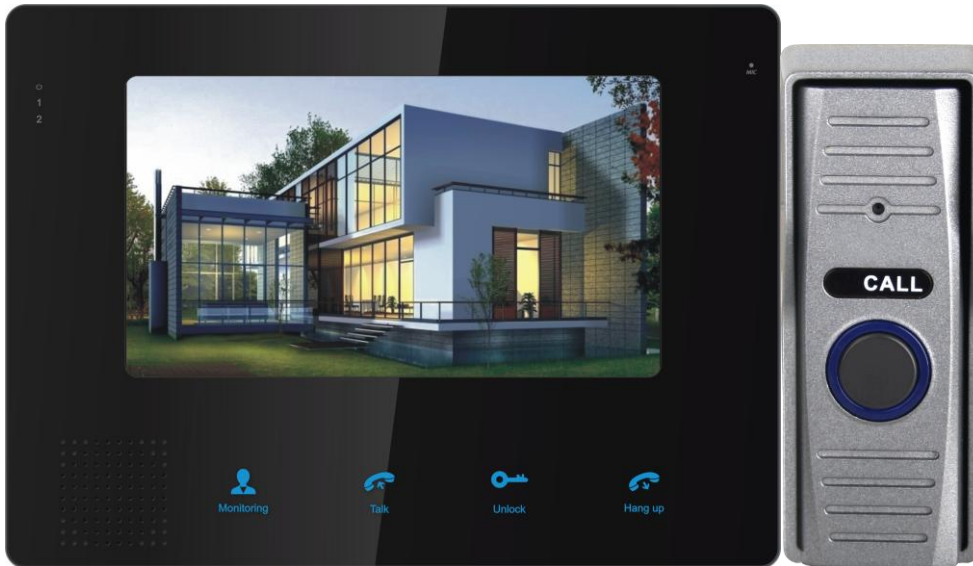

IP Video Door Phone

- ✦ 7 inch TFT display
- ✦ Connect up to 2 doorbells
- ✦ Support monitoring, unlocking and talking via monitor/smartphone
- ✦ Capture photos & videos by mobile phone
- ✦ Support IOS/Android system mobile phone and tablet
- ✦ Support Wired/WIFI network
- ✦ Support P2P and 5 mobile phones simultaneous streaming
- ✦ With touch-key operation
- ✦ Simple 4-wire connection

	FST-7L8	FST-7L8-W	FST-7L8-240	FST-7L8-W240
Display	7" TFT LCD(16:9)			
Resolution	800(H) X 3(RGB) X480(V)			
Video	PAL/NTSC			
Unlock	Support mobile phone and tablet to unlock			
Touch key	Yes			
Additional memory	Support additional TF card (32GB max.)			
System	LINUX			
System upgrade	Support upgrade by IE			
Port	10/100M, WiFi (IEEE802.11b/g/n)			
Power consumption	700mA max.			
WiFi	No	Yes	No	Yes
Power supply	DC12V		Built-in (AC100~240V)	
Operating temp.	-10 degree C - +60 degree C			
Installation	Surface mount			