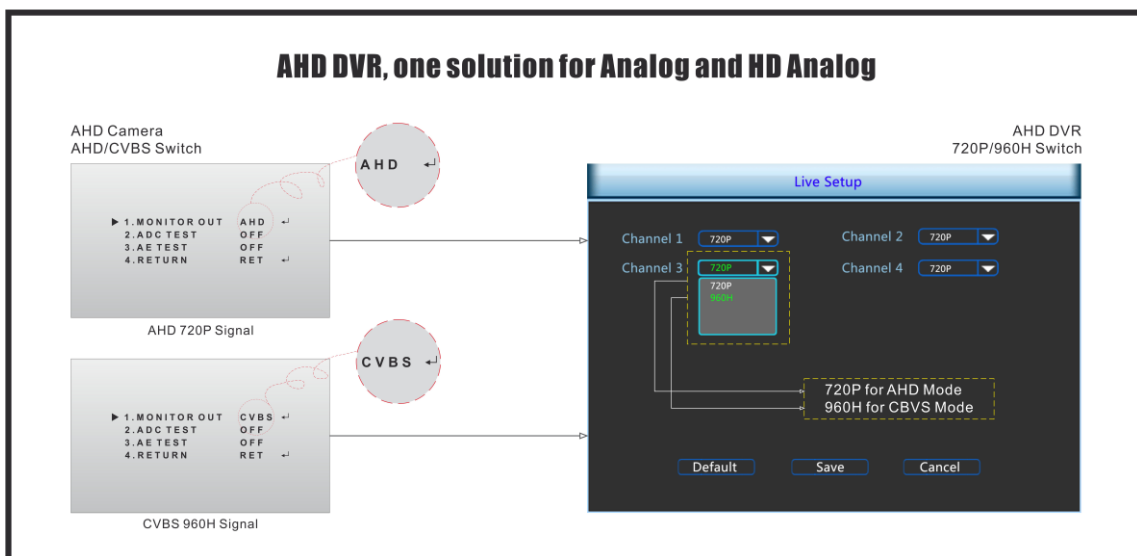

DOME AHD CAMERA

Features:

High Resolution:

- ✚ Equipped with 1/3" DIS @1280x720
- ✚ Longer Transmission: Coax transmission common 75-3 cable up to 500 meters

Easiest Upgrade from Analog 700TVL to HD 720P

720P AHD Camera

HD 720P

Coaxial Video Cable 300-500M Distance

Existing wiring can be kept using

720P AHD DVR System

UPGRADE

700TVL Analog Camera

Analog 700TVL

Coaxial Video Cable 300-500M Distance

960H/D1 DVR System

- Zero Delay: Front-end data without coding compression to the back-end, real-time, high fidelity.

- Good compatibility. AHD DVR for both Analog camera and AHD camera, for AHD camera both CVBS and AHD signal.

- Built-in 3.6mm Fix lens;
- External Adjustment (Tele/Wide, Near/Far, OSD);

Structure diagram:

	FST-N25AH20	FST-N25AY20
Camera		
Image Sensor	OV9712S 1MP	AR0130 1.3MP
DSP	NVP2431H	NVP2431H
Image Resolution	PAL: 25fps@720P(1280x720); NTSC: 30fps@720P(1280x720)	
TV System	PAL/NTSC	
Electronic Shutter	1/25s~1/50,000s , 1/30s~1/60,000s	
Sync System	Internal	
Usable Illumination	0.01Lux	0.001Lux
S/N Ratio	≥50dB	
Scanning System	Progressive Scan	
Video Output Mode	AHD/CVBS (960H) (BNC)	AHD/CVBS (960H) (BNC)
Lens	3.6MM/2MP	
Camera Features		
Day/Night	Auto (ICR) / Color / B&W	Auto (ICR) / Color / B&W
OSD Menu Language	EN, CN, DE, FRA, IT, ES, PL, RU, PT, NL, TR	EN, CN, DE, FRA, IT, ES, PL, RU, PT, NL, TR
White Balance	Auto/Manual	
Gain Control	Auto	
Noise Reduction	3D NR	
Picture Adjustment	Yes	
OSD Support	Yes	
General		
Weatherproof Rate	YES, IP66	
Anti-cut Bracket	YES, 3-Axis	
IR Cut Filter	YES	
Operation Temperature	-10°C ~ +50°C RH95% Max	
Storage Temperature	-20°C ~ +60°C RH95% Max	
Power Source	DC12V±10%, 60mA	