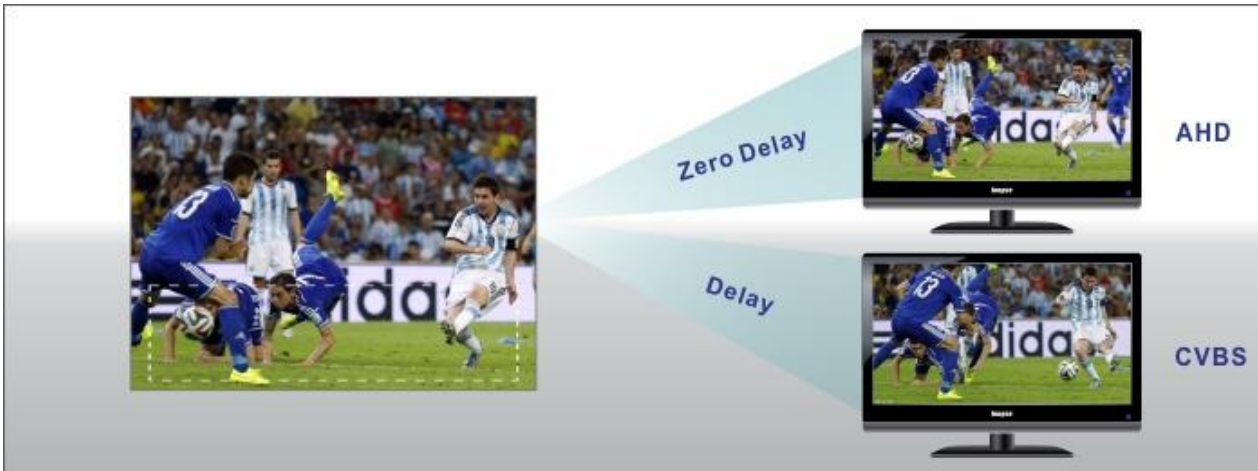

HD 720P

Coaxial Video Cable 300-500M Distance

Existing wiring can be kept using

720P AHD DVR System

UPGRADE

700TVL Analog Camera

Analog 700TVL

Coaxial Video Cable 300-500M Distance

960H/D1 DVR System

- Zero Delay: Front-end data without coding compression to the back-end, real-time, high fidelity.

- Good compatibility. AHD DVR for both Analog camera and AHD camera, for AHD camera both CVBS and AHD signal.

- Built-in 3.6mm Fix lens;
- External Adjustment (Tele/Wide, Near/Far, OSD);

Structure diagram:

	FST-N25AH20	FST-N25AY20
Camera		
Image Sensor	OV9712S 1MP	AR0130 1.3MP
DSP	NVP2431H	NVP2431H
Image Resolution	PAL: 25fps@720P(1280x720); NTSC: 30fps@720P(1280x720)	
TV System	PAL/NTSC	
Electronic Shutter	1/25s~1/50,000s , 1/30s~1/60,000s	
Sync System	Internal	
Usable Illumination	0.01Lux	0.001Lux
S/N Ratio	≥50dB	
Scanning System	Progressive Scan	
Video Output Mode	AHD/CVBS (960H) (BNC)	AHD/CVBS (960H) (BNC)
Lens	3.6MM/2MP	
Camera Features		
Day/Night	Auto (ICR) / Color / B&W	Auto (ICR) / Color / B&W
OSD Menu Language	EN, CN, DE, FRA, IT, ES, PL, RU, PT, NL, TR	EN, CN, DE, FRA, IT, ES, PL, RU, PT, NL, TR
White Balance	Auto/Manual	
Gain Control	Auto	
Noise Reduction	3D NR	
Picture Adjustment	Yes	
OSD Support	Yes	
General		
Weatherproof Rate	YES, IP66	
Anti-cut Bracket	YES, 3-Axis	
IR Cut Filter	YES	
Operation Temperature	-10°C ~ +50°C RH95% Max	
Storage Temperature	-20°C ~ +60°C RH95% Max	
Power Source	DC12V±10%, 60mA	