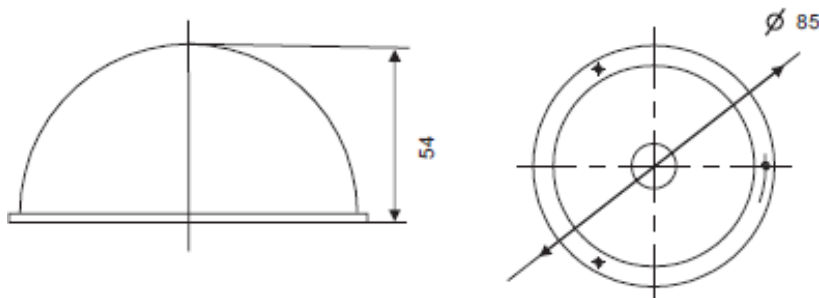

- Built-in 3.6mm Fix lens;
- External Adjustment (Tele/Wide, Near/Far, OSD);

Structure diagram:

	FST-N25AH20	FST-N25AY20
Camera		
Image Sensor	OV9712S 1MP	AR0130 1.3MP
DSP	NVP2431H	NVP2431H
Image Resolution	PAL: 25fps@720P(1280x720); NTSC: 30fps@720P(1280x720)	
TV System	PAL/NTSC	
Electronic Shutter	1/25s~1/50,000s , 1/30s~1/60,000s	
Sync System	Internal	
Usable Illumination	0.01Lux	0.001Lux
S/N Ratio	≥50dB	
Scanning System	Progressive Scan	
Video Output Mode	AHD/CVBS (960H) (BNC)	AHD/CVBS (960H) (BNC)
Lens	3.6MM/2MP	
Camera Features		
Day/Night	Auto (ICR) / Color / B&W	Auto (ICR) / Color / B&W
OSD Menu Language	EN, CN, DE, FRA, IT, ES, PL, RU, PT, NL, TR	EN, CN, DE, FRA, IT, ES, PL, RU, PT, NL, TR
White Balance	Auto/Manual	
Gain Control	Auto	
Noise Reduction	3D NR	
Picture Adjustment	Yes	
OSD Support	Yes	
General		
Weatherproof Rate	YES, IP66	
Anti-cut Bracket	YES, 3-Axis	
IR Cut Filter	YES	
Operation Temperature	-10°C ~ +50°C RH95% Max	
Storage Temperature	-20°C ~ +60°C RH95% Max	
Power Source	DC12V±10%, 60mA	