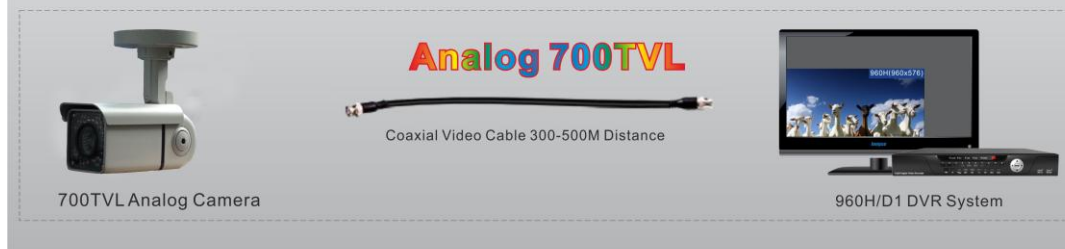

- ✚ Zero Delay: Front-end data without coding compression to the back-end, real-time, high fidelity.