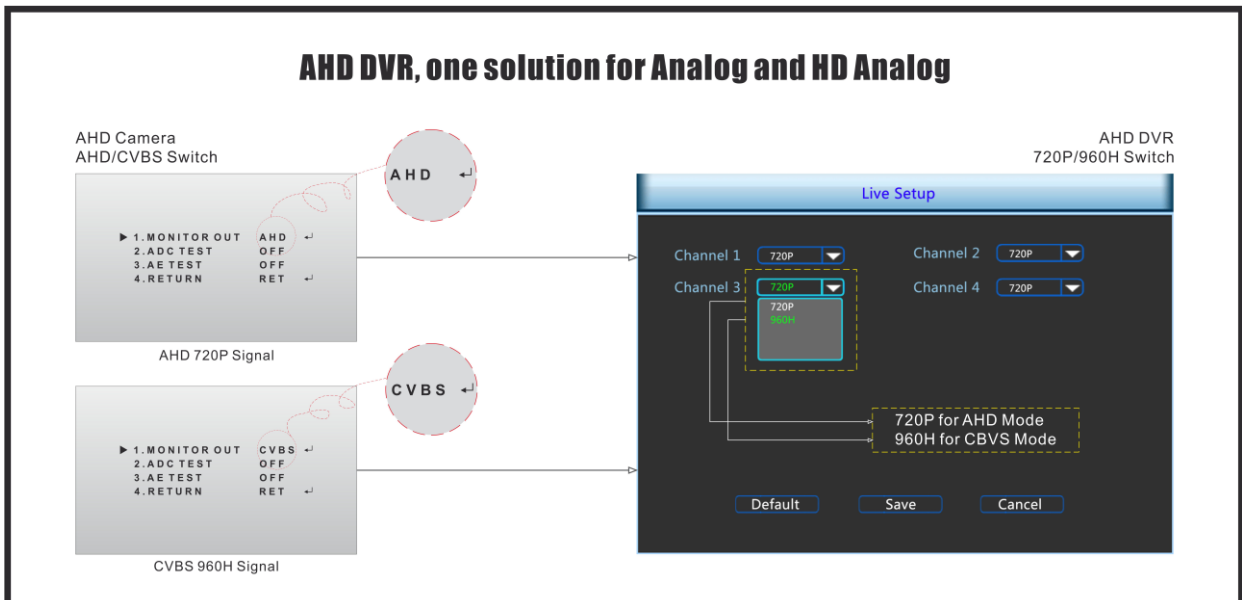

### Easiest Upgrade from Analog 700TVL to HD 720P

- ✚ Built-in 2.8-12mm varifocal lens;
- ✚ External Adjustment (Tele/Wide, Near/Far, OSD) ;
- ✚ Weatherproof Rating: Ip67 ;