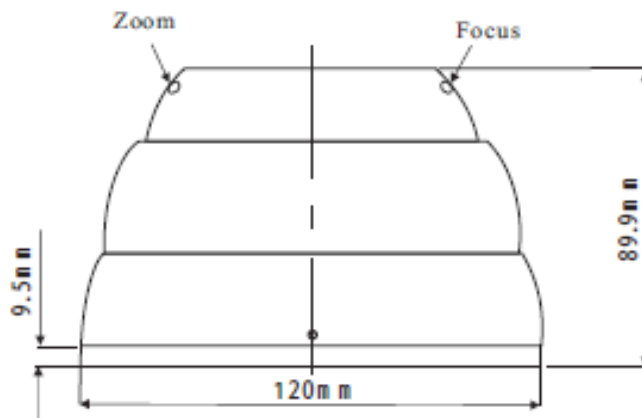

Structure diagram :